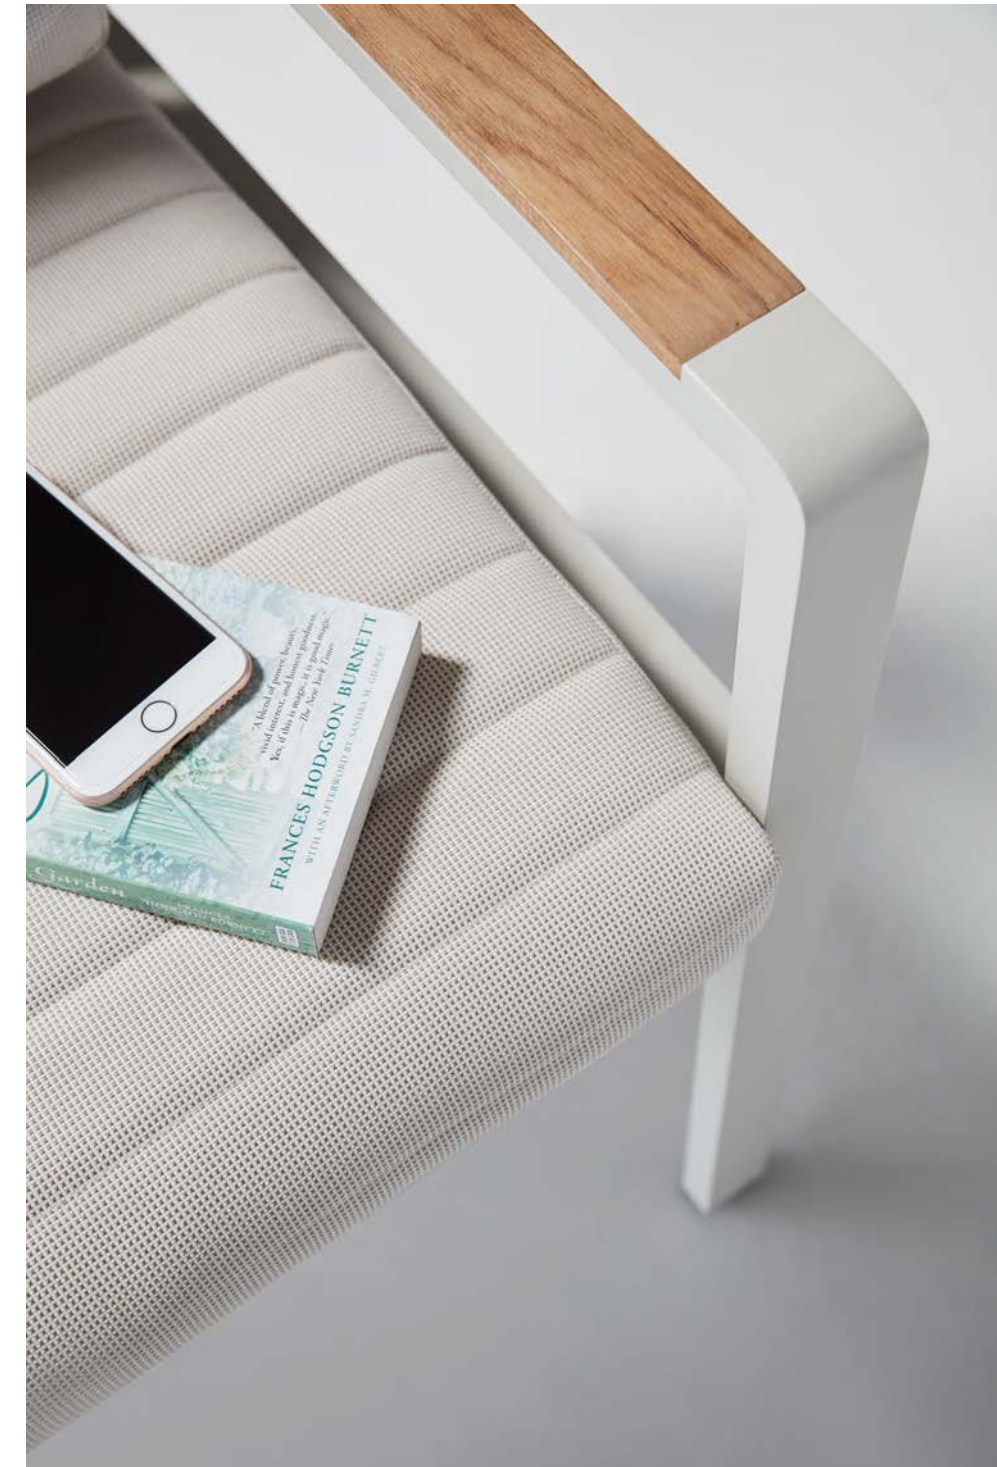

# NOFI

NOFI collection is composed by living sofa set, sectional sofa set, dining set, bar set, sun bed and swing. It is one of the collections that have a complete family to meet all kinds of living demands. With wooden elements to be installed on the armrests and table tops and with soft and airy cushion designs, Nofi shows simplicity but never loses its coziness. With DIY concept, consumer can easily do the assembling under instructions.